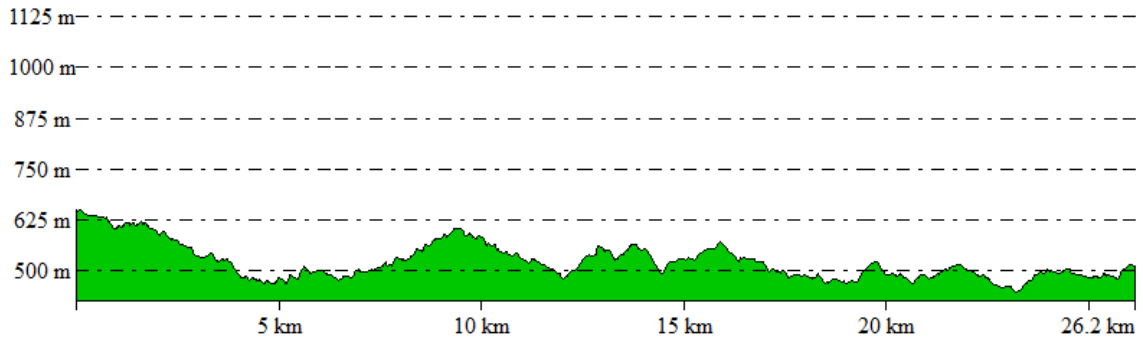

LINE NAME: Etapa3

From Pos: 376023.428, 7335925.192

1

To Pos: 384782.120, 7341796.629

Start Position: 376023.428, 7335925.192

Start Height: 649.407 m

End Position: 384782.120, 7341796.629

End Height: 510.871 m

2D Distance: 26.156 km

Straight-Line Distance: 10.547 km

3D Distance on Surface: 26.292 km

Vertical Difference (Start to Finish): -138.5 m

Total Climbing: 973.7 m over 12.215 km on surface

Total Descending: 1112.2 m over 14.077 km on surface

Minimum Elevation on Path: 445.527 m

Maximum Elevation on Path: 649.407 m

Azimuth: 56° 39' 40.0"

Slope/Tilt: -0.75°

Max Path Slope: 32.26° [12.864 km along path]